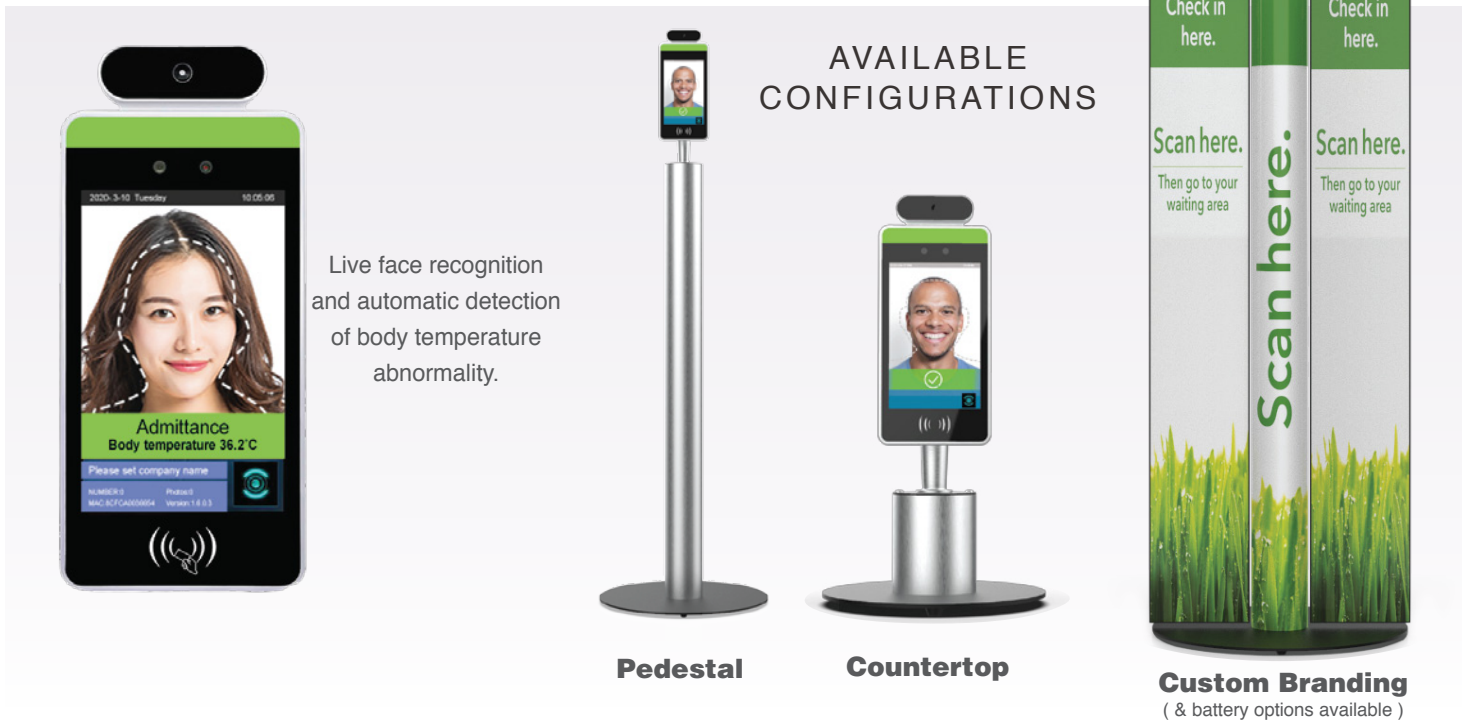

Temperature Screening Kiosk

Our Temperature Screening Kiosk is a non-contact kiosk designed to help prevent the spread of viruses and maintain a safe and healthy environment for your employees, visitors, and the general public.

Take workforce and guest health seriously

With the rising demands for health and safety procedures, the need to screen employees for illness has increased. Temperature Screening Kiosks accommodate those needs by acting as a first line of defense to your company's health. With infrared thermal imaging and fast temperature detection, the non-contact kiosks help identify the presence of fever as a symptom of contagious illnesses such as coronavirus. By preventing the spread of viruses, you can maintain a safe and healthy workplace while providing peace-of-mind to anxious staff, students, visitors and the general public.

FEATURES INCLUDE:

- Hands-free, touchless device
- Built for reliability: dustproof & waterproof
- Fast (~1) second detection with automatic alarm
- Steel base plate and anodized aluminum pedestal
- Temperature accuracy +/- 0.9 Deg F
- WiFi Enabled
- Accurate facial recognition even with face mask
- 8" screen with Camera
- Easy Plug & Play setup
- Direct Power or Battery Powered

SPECIFICATIONS

Camera	
Resolution	2 megapixels
Type	Binocular wide dynamic camera
Aperture	F2.4
Focusing Distance	50 ~150cm
White Balance	Auto
Photo Flood Light	LED and IR dual photo flood light

Screen	
Size	8.0 inch IPS LCD screen
Resolution	800 x 1280